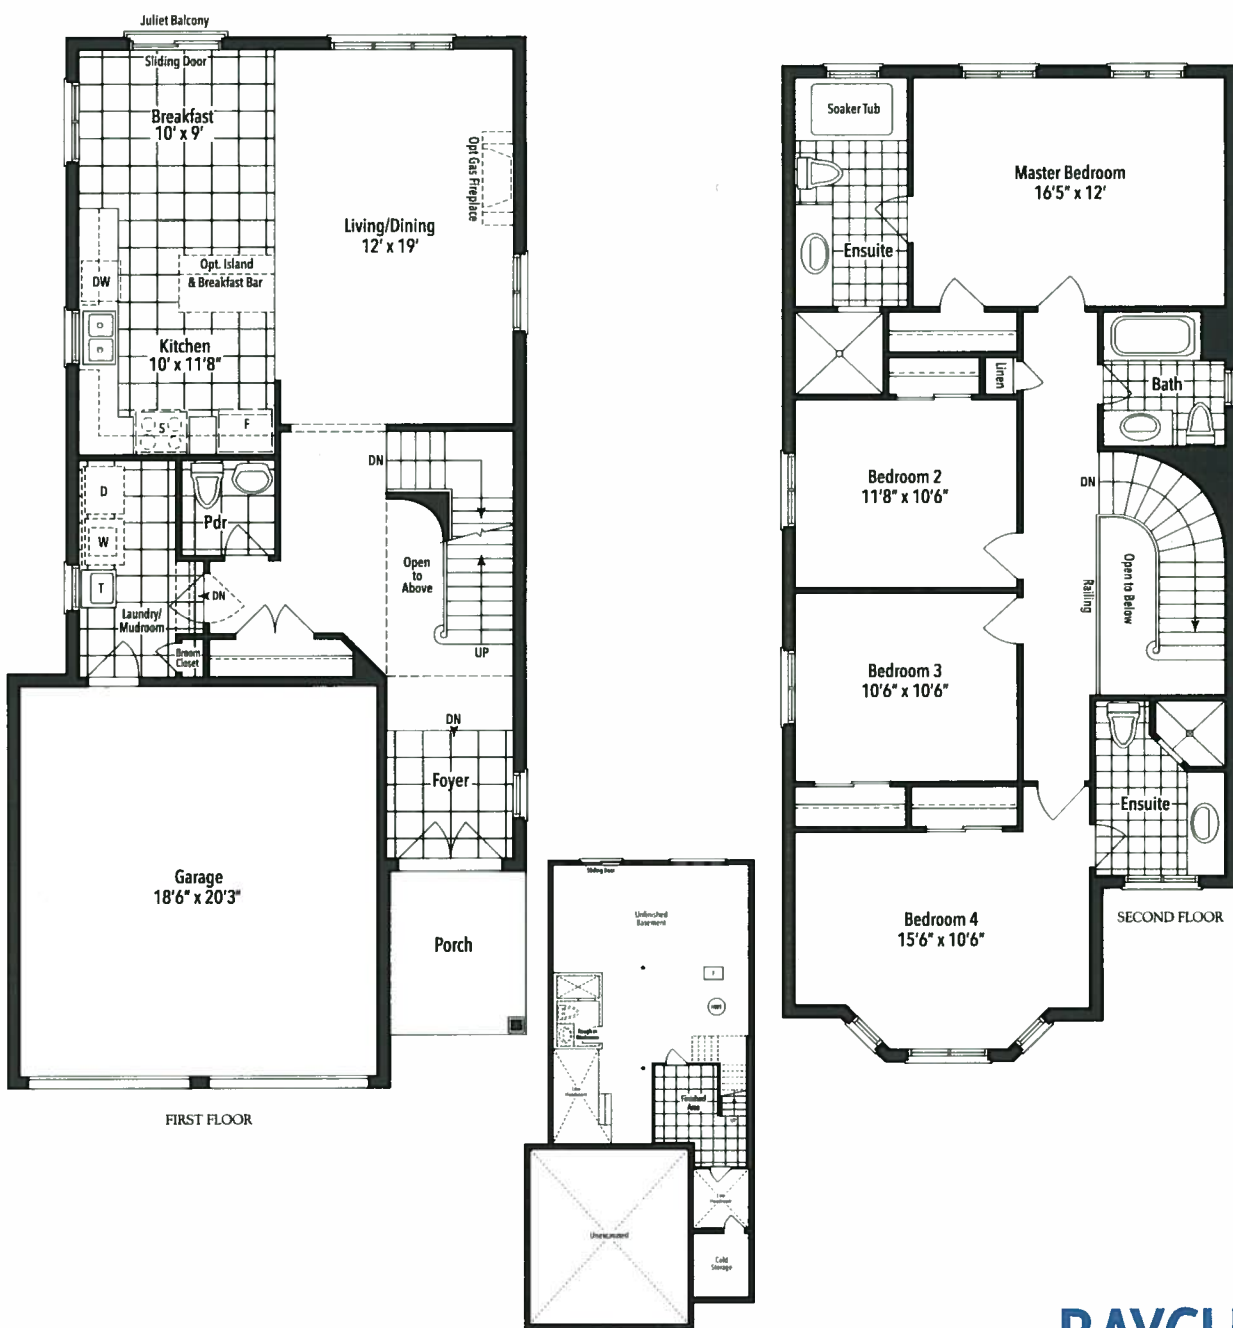

ELEV. C

SAPPHIRE 2222

SQ.FT. FINISHED LIVING SPACE

BAYCLIFFE
communities