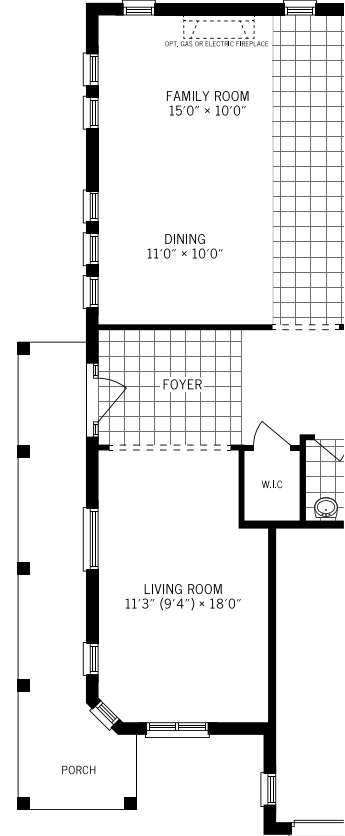

THE Evergreen

All renderings are artist's concept only.

2135 sq. ft.

WITH OPT. FINISHED BASEMENT: 3120 SQ. FT.

All renderings are artist's concept only.

2135 sq. ft.

WITH OPT. FINISHED BASEMENT: 3120 SQ. FT.

All renderings are artist's concept only.

2135 sq. ft.

WITH OPT. FINISHED BASEMENT: 3120 SQ. FT.

Ground Floor
Elevation A & C

Second Floor
Elevation A & C

Ground Floor
Elevation B

Unfinished Basement
Elevation A & C