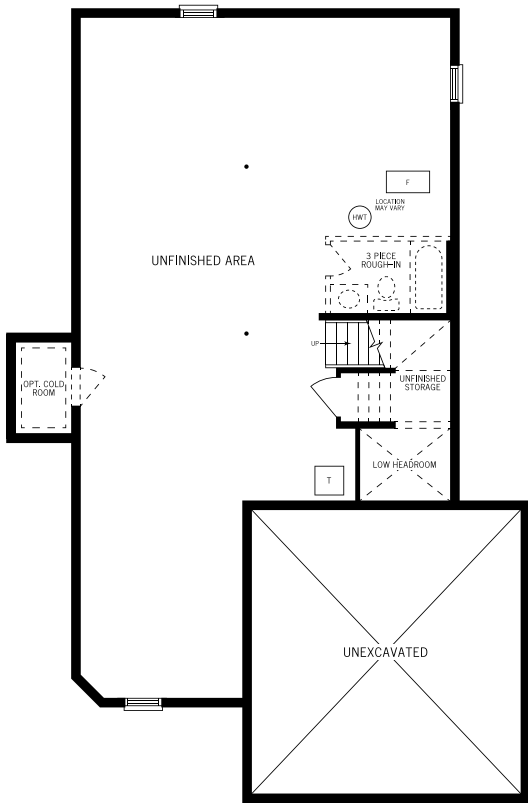

THE Evergreen

All renderings are artist's concept only.

2135 sq. ft.

WITH OPT. FINISHED BASEMENT: 3120 SQ. FT.

All renderings are artist's concept only.

2135 sq. ft.

WITH OPT. FINISHED BASEMENT: 3120 SQ. FT.

All renderings are artist's concept only.

2135 sq. ft.

WITH OPT. FINISHED BASEMENT: 3120 SQ. FT.

Ground Floor
Elevation A & C

Second Floor
Elevation A & C

Ground Floor
Elevation B

Unfinished Basement
Elevation A & C

Opt. Finished Basement
Elevation A & C

Second Floor
Elevation B

Unfinished Basement
Elevation B

Opt. Finished Basement
Elevation B

Singles