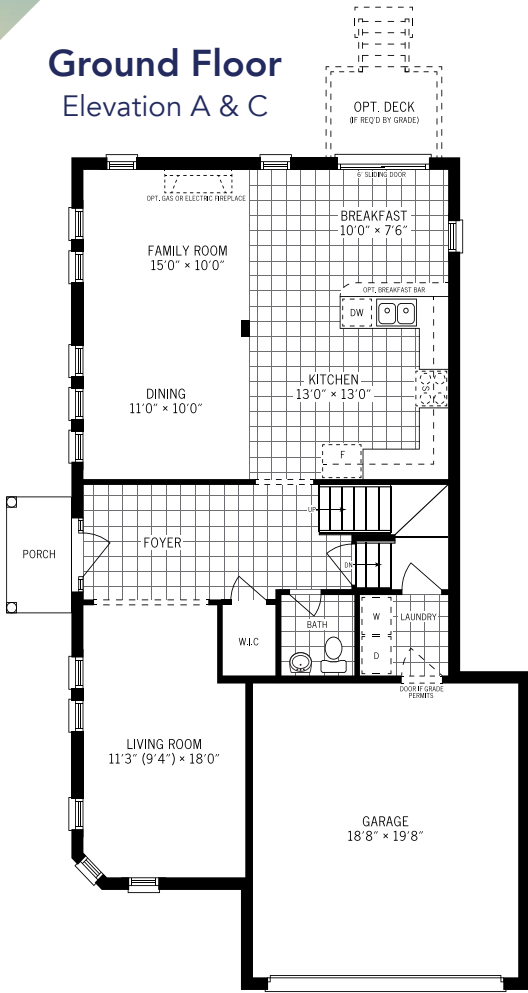

THE Evergreen

All renderings are artist's concept only.

2135 sq. ft.

WITH OPT. FINISHED BASEMENT: 3120 SQ. FT.

All renderings are artist's concept only.

2135 sq. ft.

WITH OPT. FINISHED BASEMENT: 3120 SQ. FT.

All renderings are artist's concept only.

2135 sq. ft.

WITH OPT. FINISHED BASEMENT: 3120 SQ. FT.

Ground Floor
Elevation A & C

Second Floor
Elevation A & C

Ground Floor
Elevation B

Unfinished Basement
Elevation A & C