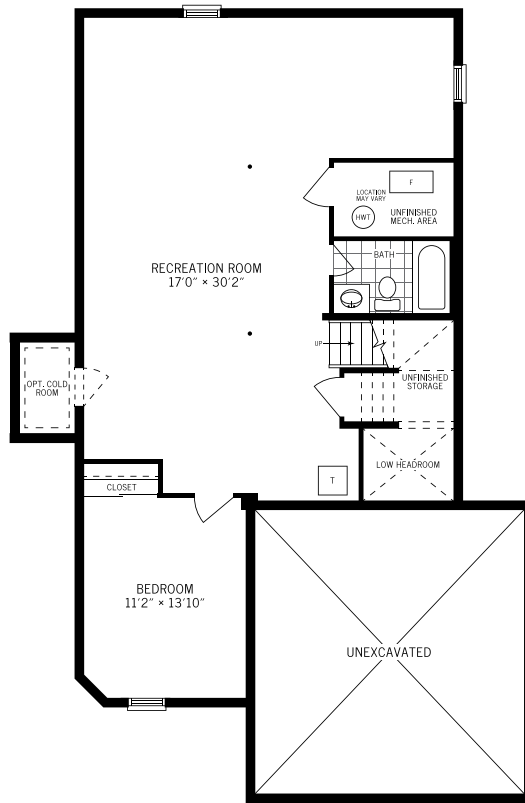

THE Evergreen

All renderings are artist's concept only.

2135 sq. ft.

WITH OPT. FINISHED BASEMENT: 3120 SQ. FT.

All renderings are artist's concept only.

2135 sq. ft.

WITH OPT. FINISHED BASEMENT: 3120 SQ. FT.

All renderings are artist's concept only.

2135 sq. ft.

WITH OPT. FINISHED BASEMENT: 3120 SQ. FT.

Ground Floor
Elevation A & C

Second Floor
Elevation A & C

Ground Floor
Elevation B

Unfinished Basement
Elevation A & C

Opt. Finished Basement
Elevation A & C

Second Floor
Elevation B

Unfinished Basement
Elevation B

Opt. Finished Basement
Elevation B

Singles