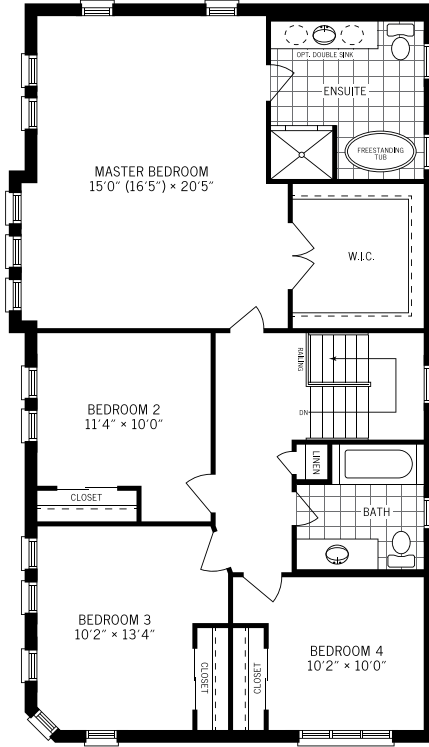

THE Evergreen

All renderings are artist's concept only.

2135 sq. ft.

WITH OPT. FINISHED BASEMENT: 3120 SQ. FT.

All renderings are artist's concept only.

2135 sq. ft.

WITH OPT. FINISHED BASEMENT: 3120 SQ. FT.

All renderings are artist's concept only.

2135 sq. ft.

WITH OPT. FINISHED BASEMENT: 3120 SQ. FT.

Ground Floor
Elevation A & C

Second Floor
Elevation A & C

Ground Floor
Elevation B

Unfinished Basement
Elevation A & C

Opt. Finished Basement
Elevation A & C

Second Floor
Elevation B

Unfinished Basement
Elevation B

Opt. Finished Basement
Elevation B

Singles