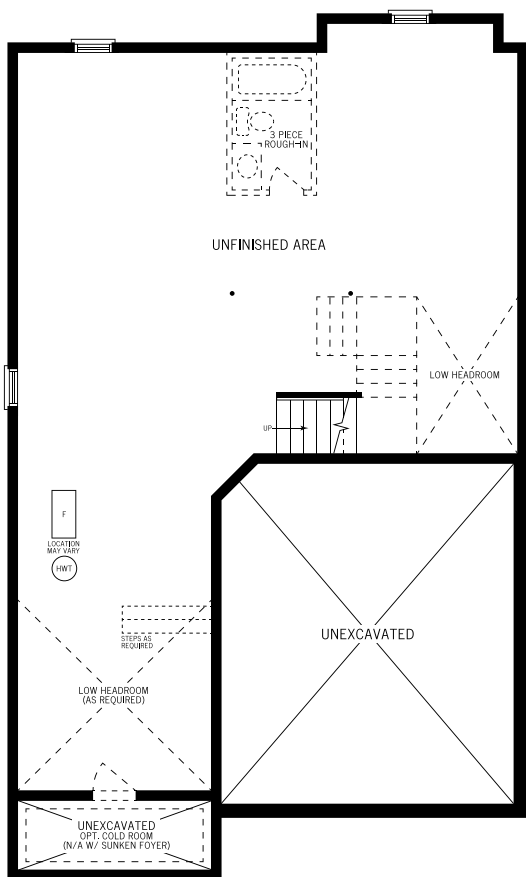

# THE Walnut

All renderings are artist's concept only.

**2730 sq. ft.**

WITH OPT. FINISHED BASEMENT: 3410 SQ. FT.

All renderings are artist's concept only.

**2730 sq. ft.**

WITH OPT. FINISHED BASEMENT: 3410 SQ. FT.

All renderings are artist's concept only.

**2730 sq. ft.**

WITH OPT. FINISHED BASEMENT: 3410 SQ. FT.

**Ground Floor**  
Elevation A & C

**Second Floor**  
Elevation A & C

**Ground Floor**  
Elevation B

**Second Floor**  
Elevation B

**Unfinished Basement**  
Elevation A & C

**Opt. Finished Basement**  
Elevation A & C

**Unfinished Basement**  
Elevation B

**Opt. Finished Basement**  
Elevation B

**Singles**