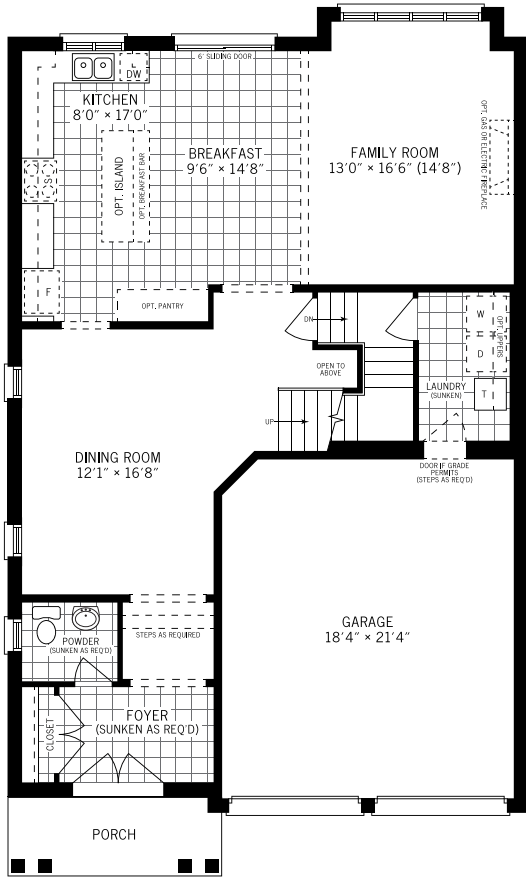

# THE Walnut

All renderings are artist's concept only.

**2730 sq. ft.**

WITH OPT. FINISHED BASEMENT: 3410 SQ. FT.

All renderings are artist's concept only.

**2730 sq. ft.**

WITH OPT. FINISHED BASEMENT: 3410 SQ. FT.

All renderings are artist's concept only.

**2730 sq. ft.**

WITH OPT. FINISHED BASEMENT: 3410 SQ. FT.

**Ground Floor**  
Elevation A & C

**Second Floor**  
Elevation A & C

**Ground Floor**  
Elevation B

**Second Floor**  
Elevation B