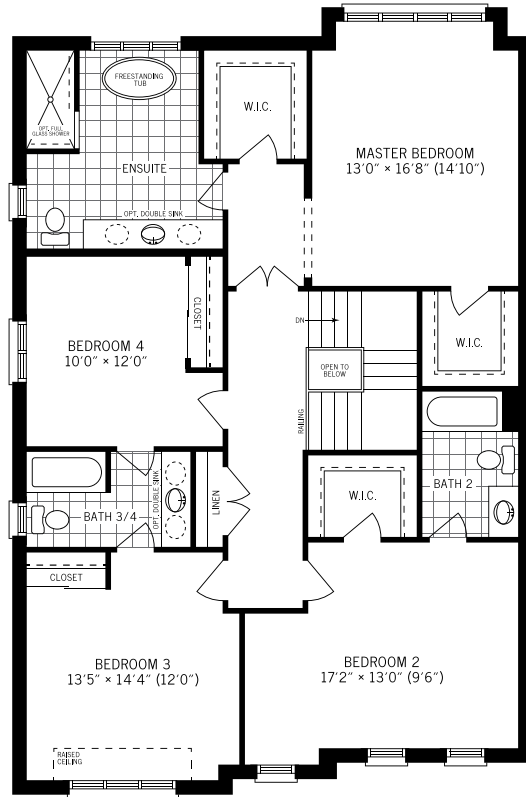

# THE Walnut

All renderings are artist's concept only.

**2730 sq. ft.**

WITH OPT. FINISHED BASEMENT: 3410 SQ. FT.

All renderings are artist's concept only.

**2730 sq. ft.**

WITH OPT. FINISHED BASEMENT: 3410 SQ. FT.

All renderings are artist's concept only.

**2730 sq. ft.**

WITH OPT. FINISHED BASEMENT: 3410 SQ. FT.

**Ground Floor**  
Elevation A & C

**Second Floor**  
Elevation A & C

**Ground Floor**  
Elevation B

**Second Floor**  
Elevation B

**Unfinished Basement**  
Elevation A & C

**Opt. Finished Basement**  
Elevation A & C

**Unfinished Basement**  
Elevation B

**Opt. Finished Basement**  
Elevation B

**Singles**