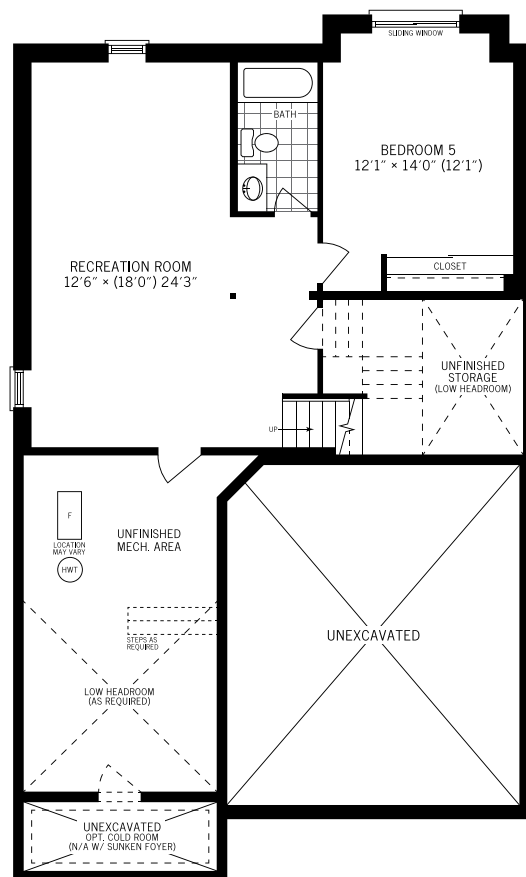

# THE Walnut

All renderings are artist's concept only.

**2730 sq. ft.**

WITH OPT. FINISHED BASEMENT: 3410 SQ. FT.

All renderings are artist's concept only.

**2730 sq. ft.**

WITH OPT. FINISHED BASEMENT: 3410 SQ. FT.

All renderings are artist's concept only.

**2730 sq. ft.**

WITH OPT. FINISHED BASEMENT: 3410 SQ. FT.

**Ground Floor**  
Elevation A & C

**Second Floor**  
Elevation A & C

**Ground Floor**  
Elevation B

**Second Floor**  
Elevation B

**Unfinished Basement**  
Elevation A & C

**Opt. Finished Basement**  
Elevation A & C

**Unfinished Basement**  
Elevation B

**Opt. Finished Basement**  
Elevation B

**Singles**