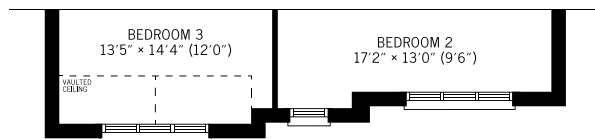

# THE Walnut

All renderings are artist's concept only.

**2730 sq. ft.**

WITH OPT. FINISHED BASEMENT: 3410 SQ. FT.

All renderings are artist's concept only.

**2730 sq. ft.**

WITH OPT. FINISHED BASEMENT: 3410 SQ. FT.

All renderings are artist's concept only.

**2730 sq. ft.**

WITH OPT. FINISHED BASEMENT: 3410 SQ. FT.

**Ground Floor**  
Elevation A & C

**Second Floor**  
Elevation A & C

**Ground Floor**  
Elevation B

**Second Floor**  
Elevation B