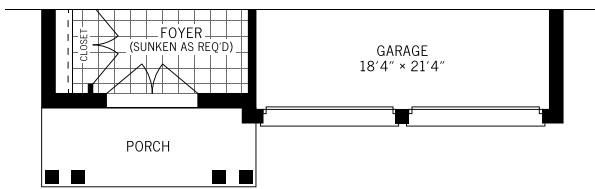

# THE Walnut

All renderings are artist's concept only.

**2730 sq. ft.**

WITH OPT. FINISHED BASEMENT: 3410 SQ. FT.

All renderings are artist's concept only.

**2730 sq. ft.**

WITH OPT. FINISHED BASEMENT: 3410 SQ. FT.

All renderings are artist's concept only.

**2730 sq. ft.**

WITH OPT. FINISHED BASEMENT: 3410 SQ. FT.

**Ground Floor**  
Elevation A & C

**Second Floor**  
Elevation A & C

**Ground Floor**  
Elevation B

**Second Floor**  
Elevation B

**Unfinished Basement**  
Elevation A & C

**Opt. Finished Basement**  
Elevation A & C

**Unfinished Basement**  
Elevation B

**Opt. Finished Basement**  
Elevation B

**Singles**