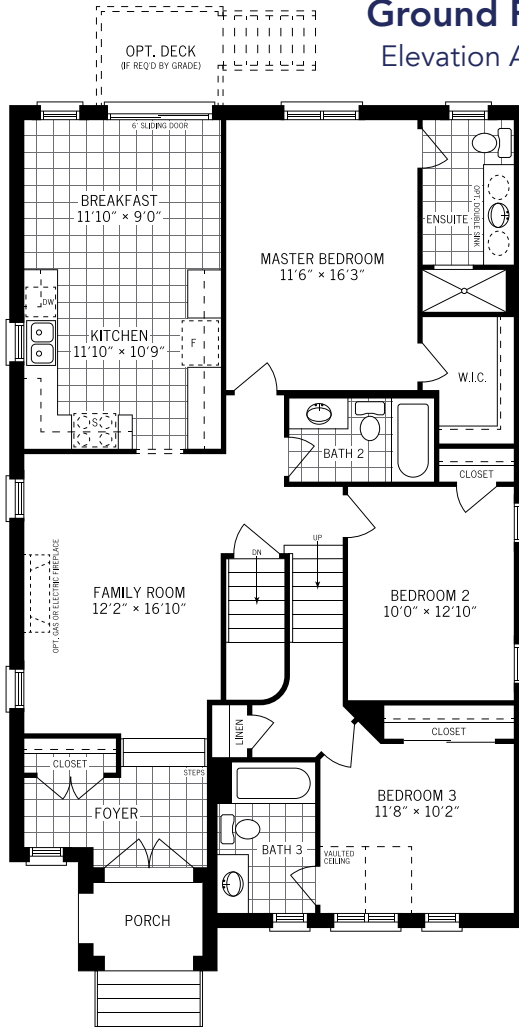

THE Willow

All renderings are artist's concept only.

1516 sq. ft.

WITH OPT. FINISHED BASEMENT: 2531 SQ. FT.

All renderings are artist's concept only.

1516 sq. ft.

WITH OPT. FINISHED BASEMENT: 2531 SQ. FT.

Ground Floor Elevation A & C

Unfinished Basement Elevation A & C

Opt. Finished Basement Elevation A & C

Singles