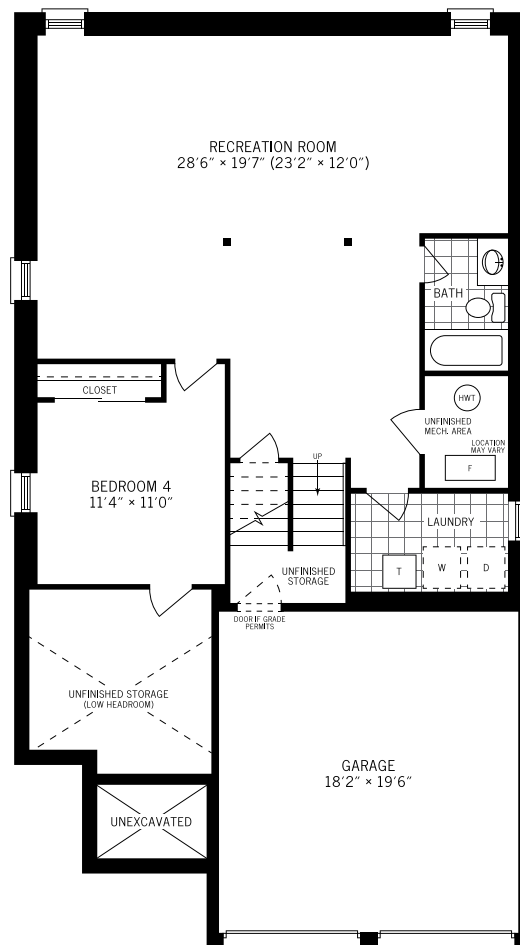

THE Willow

All renderings are artist's concept only.

1516 sq. ft.

WITH OPT. FINISHED BASEMENT: 2531 SQ. FT.

All renderings are artist's concept only.

1516 sq. ft.

WITH OPT. FINISHED BASEMENT: 2531 SQ. FT.

Ground Floor Elevation A & C

Unfinished Basement Elevation A & C

Opt. Finished Basement Elevation A & C

Singles