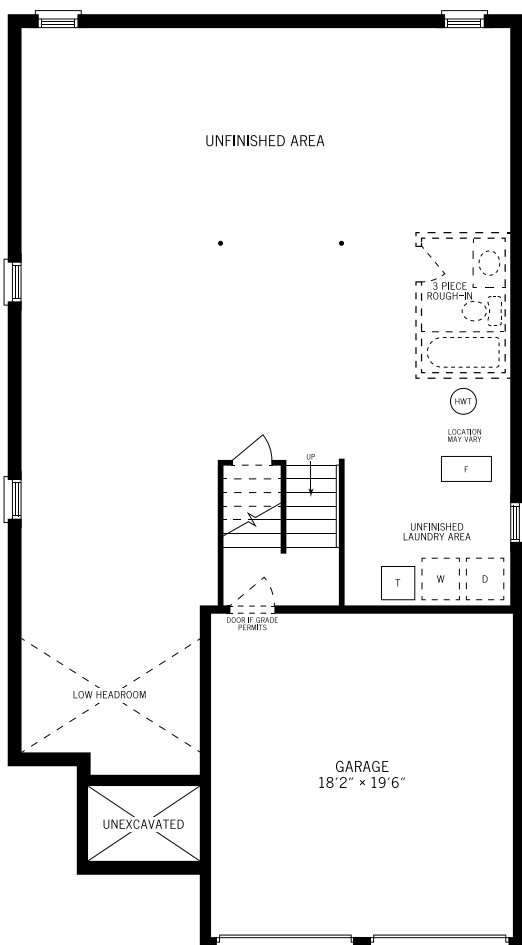

THE Willow

All renderings are artist's concept only.

1516 sq. ft.

WITH OPT. FINISHED BASEMENT: 2531 SQ. FT.

All renderings are artist's concept only.

1516 sq. ft.

WITH OPT. FINISHED BASEMENT: 2531 SQ. FT.

Ground Floor Elevation A & C

Unfinished Basement Elevation A & C

Opt. Finished Basement Elevation A & C

Singles