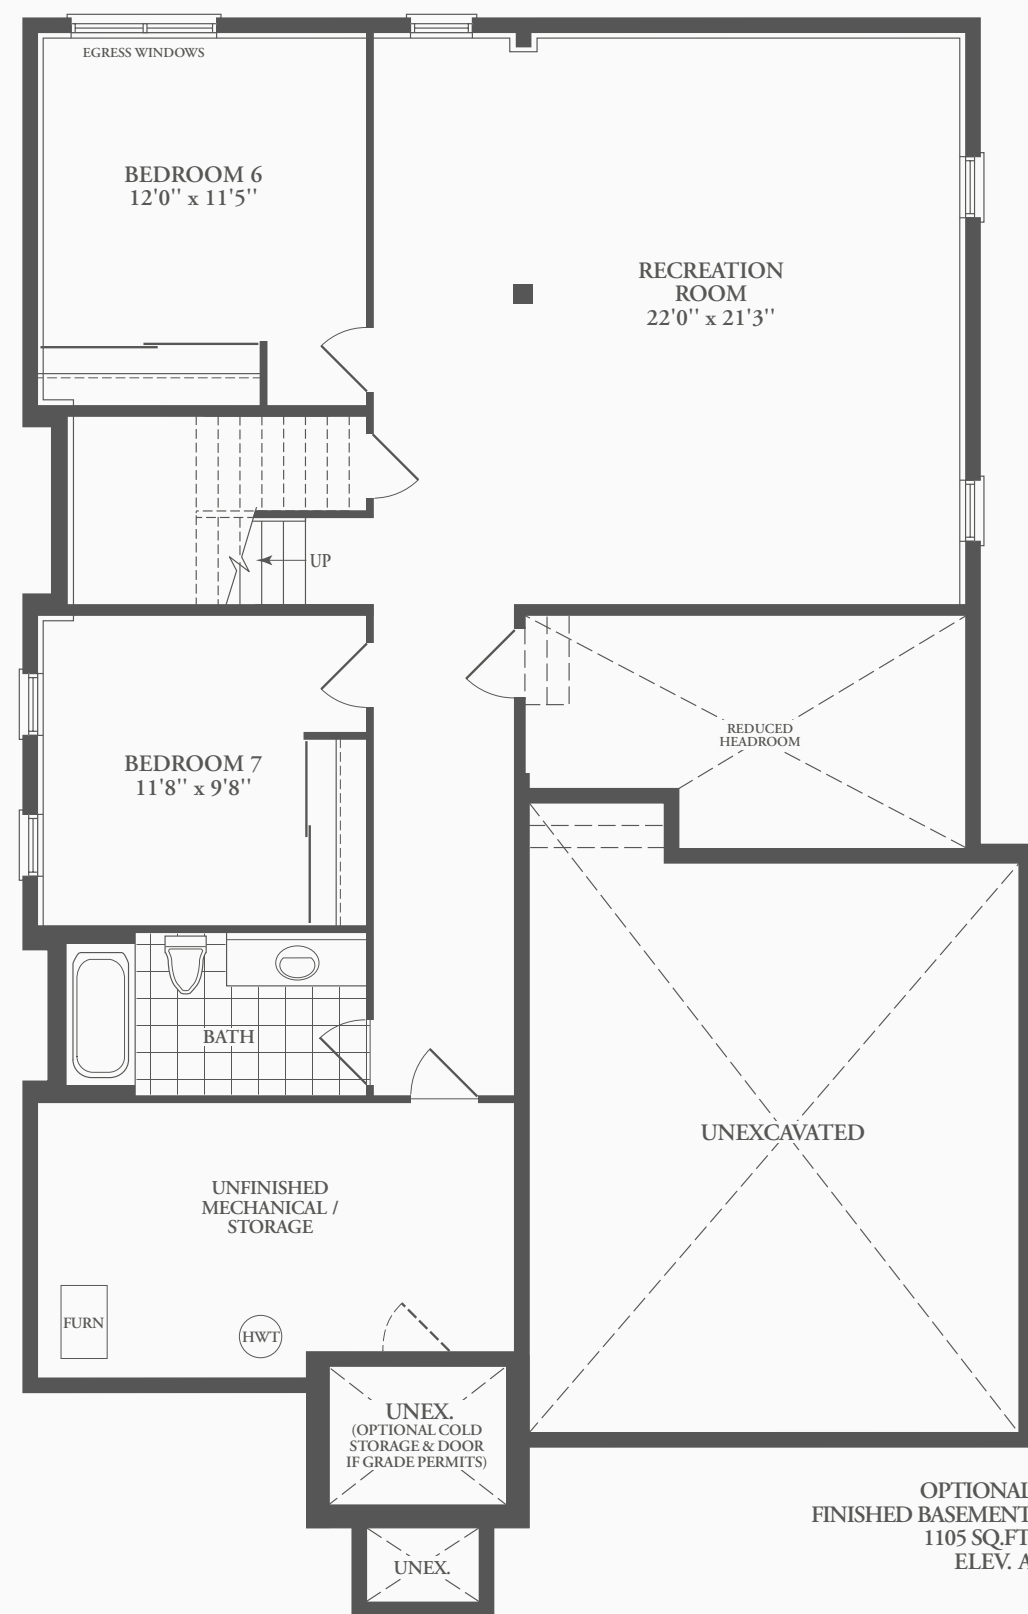

CASTLE HEIGHTS

ROYAL WINDSOR 3577 sq.ft. Elev. A