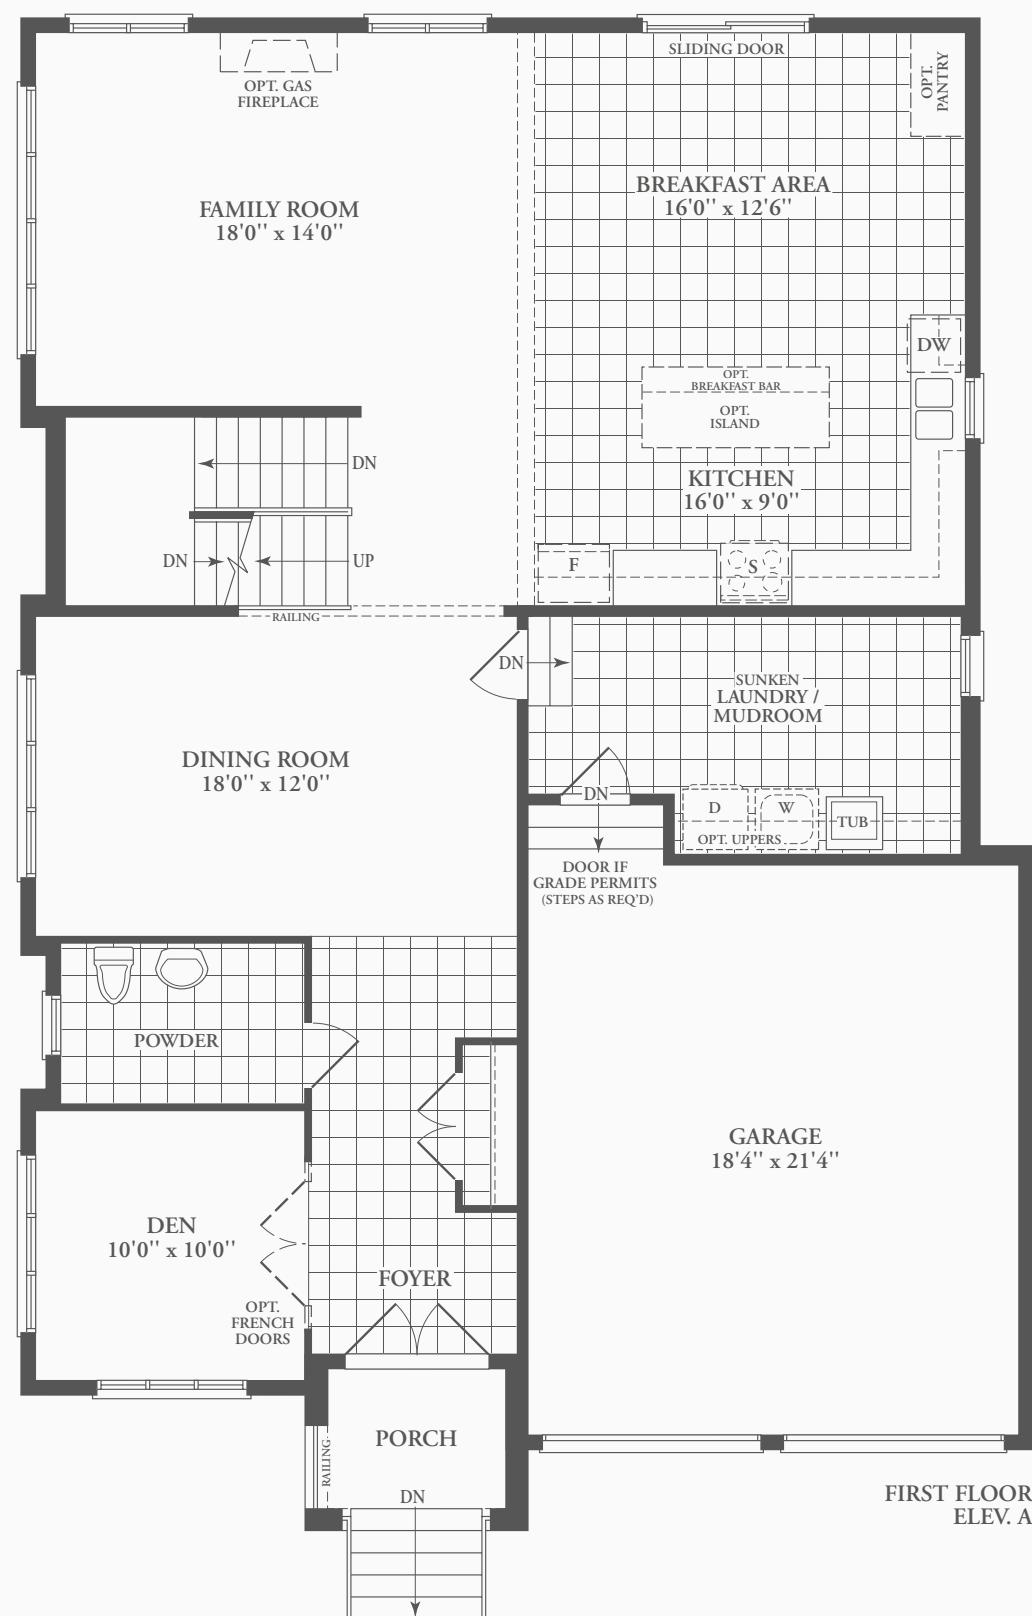

CASTLE HEIGHTS

ROYAL WINDSOR 3577 sq.ft. Elev. A