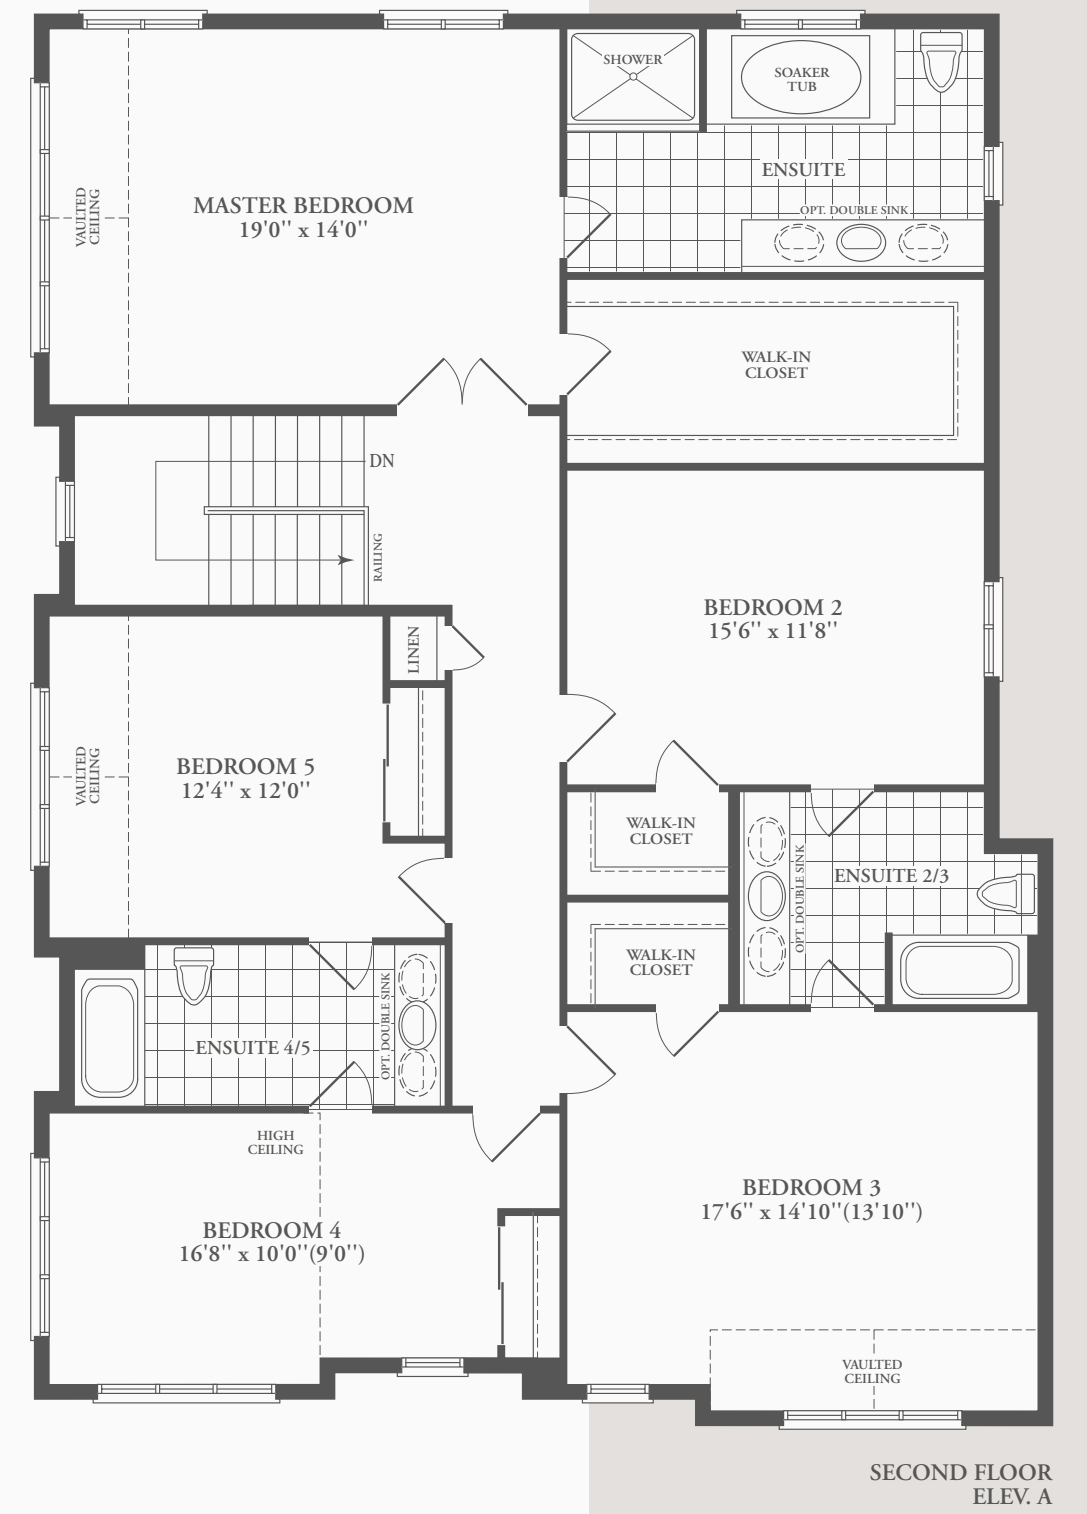

CASTLE HEIGHTS

ROYAL WINDSOR 3577 sq.ft. Elev. A