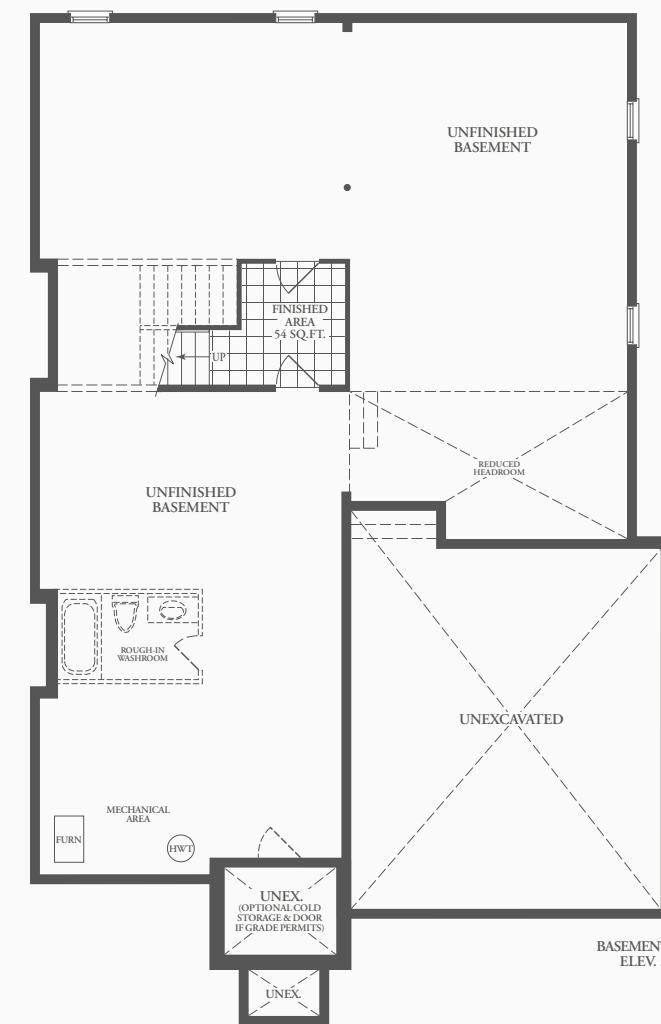

CASTLE HEIGHTS

ROYAL WINDSOR 3577 sq.ft. Elev. A